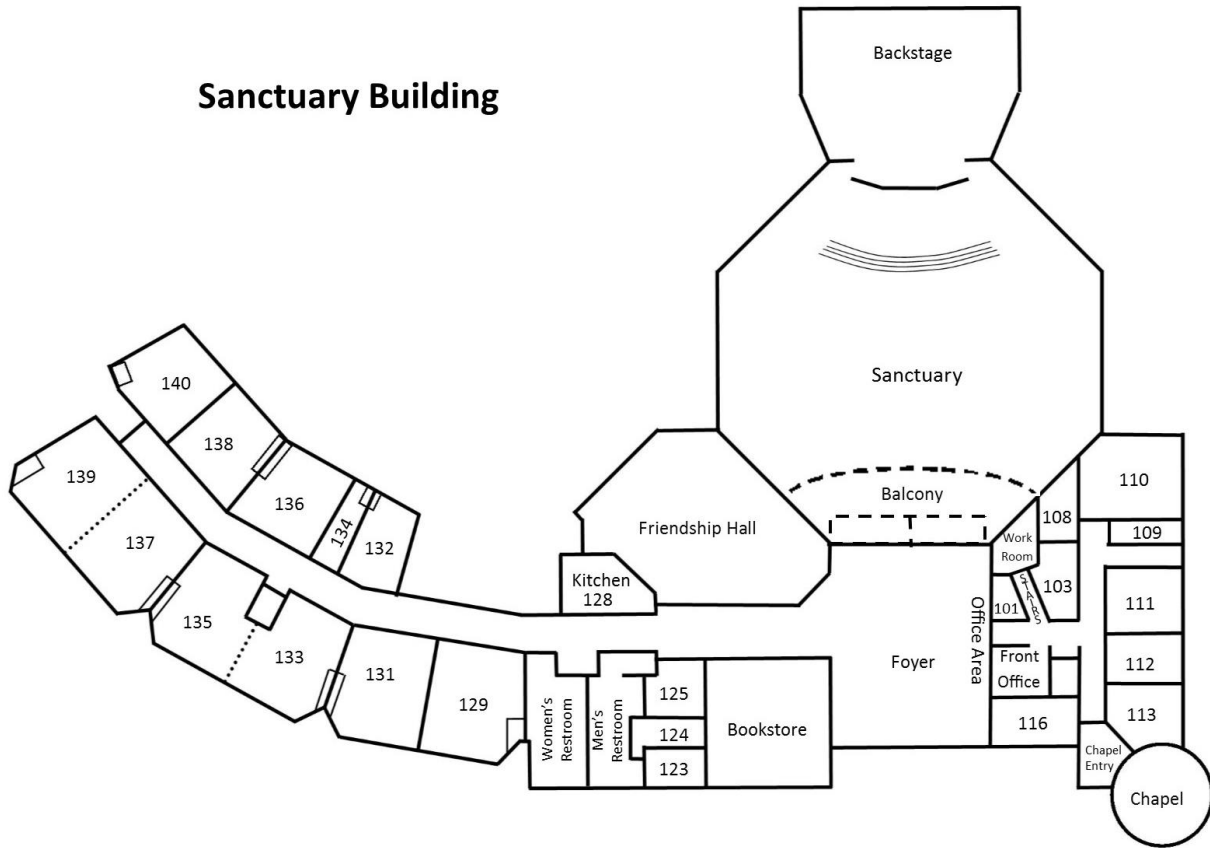

Sanctuary Building

LOCATION	OCCUPANCY
SANCTUARY	475
CHAPEL	30
FRIENDSHIP HALL	75
KITCHEN	5
ROOM 129	20
FOYER	85
ROOM 131	25
FRIENDSHIP PATIO	50

LOCATION	OCCUPANCY
ROOM 201	25
ROM 202	25
ROOM 203	25
ROOM204	25
ROOM 205	25
ROOM 206	25
LEGACY SUITE (ROOMS 204,205 &206)	75
PAVILION	150
LABYRINTH	10

WE HAVE OVER 200 COMPLIMENTARY PARKING SPACES
ADDITIONAL OVERFLOW PARKING IS AVAILABLE