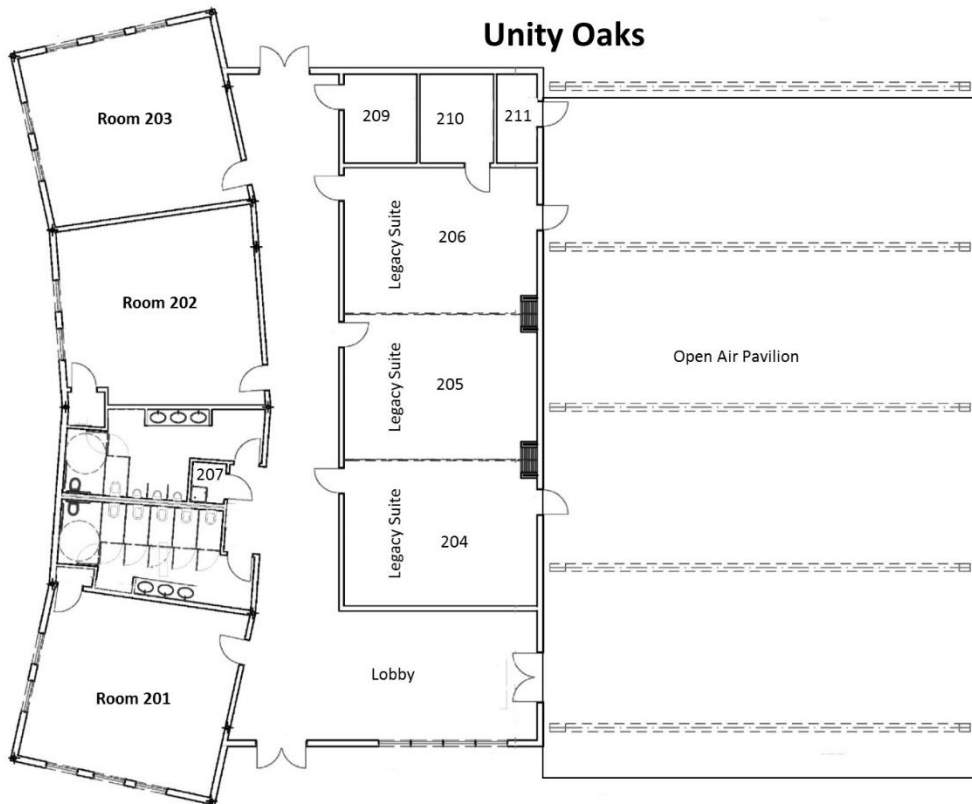

Sanctuary Building

LOCATION	OCCUPANCY
SANCTUARY	475
CHAPEL	30
FRIENDSHIP HALL	75
KITCHEN	5
ROOM 129	20
FOYER	85
ROOM 131	25
FRIENDSHIP PATIO	50

LOCATION	OCCUPANCY
ROOM 201	25
ROM 202	25
ROOM 203	25
ROOM204	25
ROOM 205	25
ROOM 206	25
LEGACY SUITE (ROOMS 204,205 &206)	75
PAVILION	150
LABYRINTH	10

WE HAVE OVER 200 COMPLIMENTARY PARKING SPACES
ADDITIONAL OVERFLOW PARKING IS AVAILABLE